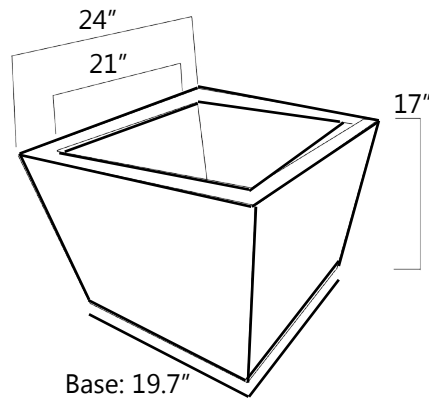

Style #69825
bergen

Jay Scotts
collection

Designs that embody style, form and function.

Style #69825 bergen

Weights:

69825 18 lbs

Exterior Dimensions:

24 x 24 x 17" **Base:** 19.7"

Interior Dimensions:

21 x 21 x 17"

Lip:

L 1.5"

Please note that the sizes may vary by up to 2% of noted dimensions and weights are approximations.

Jay Scotts offers 16 standard colors and has the ability to custom match over 3,000 colors. Call us today for more information and pricing.