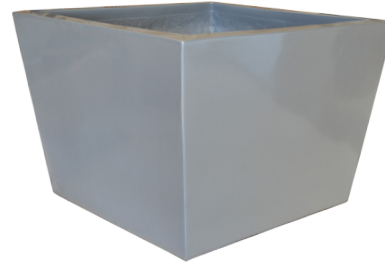

Style #69825
bergen

Jay Scotts
collection

Designs that embody style, form and function.

Style #69825 bergen

Weights:

69825 18 lbs

Exterior Dimensions:

24 x 24 x 17" **Base:** 19.7"

Interior Dimensions:

21 x 21 x 17"

Lip:

L 1.5"

Please note that the sizes may vary by up to 2% of noted dimensions and weights are approximations.

Jay Scotts offers 16 standard colors and has the ability to custom match over 3,000 colors. Call us today for more information and pricing.