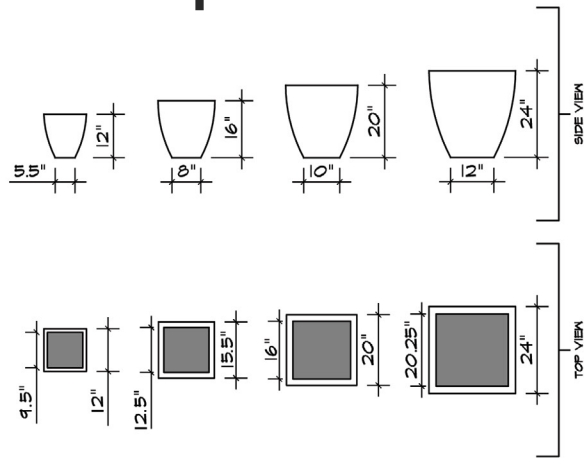

**Style #69305
lima planter**

Jay Scotts
collection

Designs that embody style, form and function.

Style #69305 lima planter

Weights:

69305.11	5 lbs
69305.15	7 lbs
69305.19	11 lbs
69305.24	24 lbs

Exterior Dimensions:

12 x 12 x 12"	Base: 5.5"
16 x 16 x 16"	Base: 8"
20 x 20 x 20"	Base: 10"
24 x 24 x 24"	Base: 12"

Interior Dimensions:

- 9.5"
- 12.5"
- 16"
- 20.25"

Lip:

- L 2.5"
- L 3"
- L 4"
- L 3.25"

Jay Scotts offers 16 standard colors and has the ability to custom match over 3,000 colors. Call us today for more information and pricing.