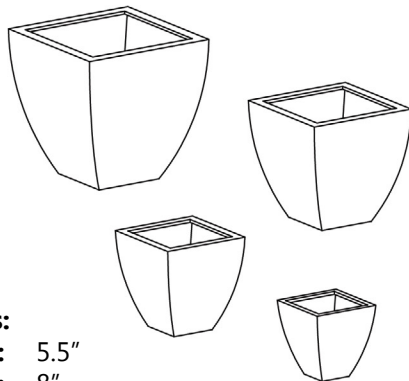

**Style #69305
lima planter**

Jay Scotts
collection

Designs that embody style, form and function.

Style #69305 lima planter

Weights:

69305.11	5 lbs
69305.15	7 lbs
69305.19	11 lbs
69305.24	24 lbs

Exterior Dimensions:

12 x 12 x 12"	Base: 5.5"
16 x 16 x 16"	Base: 8"
20 x 20 x 20"	Base: 10"
24 x 24 x 24"	Base: 12"

Interior Dimensions:

- 9.5"
- 12.5"
- 16"
- 20.25"

Lip:

- L 2.5"
- L 3"
- L 4"
- L 3.25"

Jay Scotts offers 16 standard colors and has the ability to custom match over 3,000 colors. Call us today for more information and pricing.