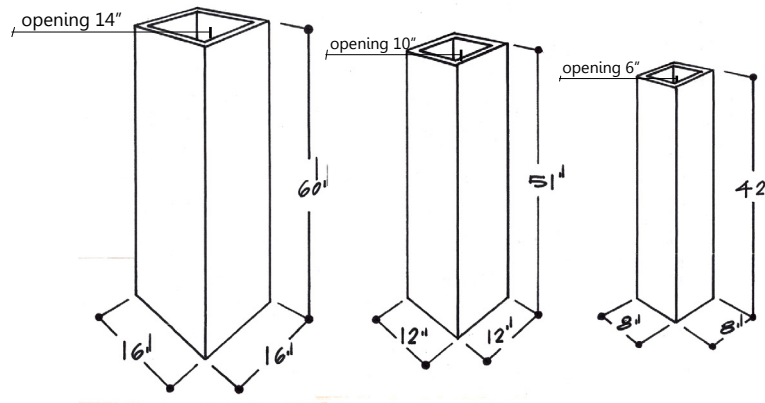

**Style #69160  
britz**

**Designs that embody style, form and function.**

**Style #69160    britz**

**Weights:**

- 69160.8 9 lbs
- 69160.12 25 lbs
- 69160.16 45 lbs

- Exterior Dimension:** 8 x 8 x 42"
- Interior Dimensions:** 6 x 6
- Exterior Dimension:** 12 x 12 x 51"
- Interior Dimensions:** 10 x 10
- Exterior Dimension:** 16 x 16 x 60"
- Interior Dimensions:** 14 x 14

**Lip:** L 2"

Please note that the sizes may vary by up to 2% of noted dimensions and weights are approximations.

Jay Scotts offers 16 standard colors and has the ability to custom match over 3,000 colors. Call us today for more information and pricing.