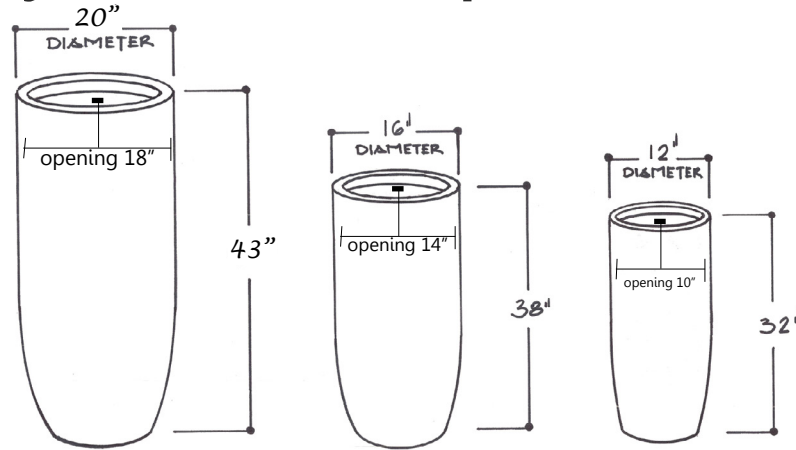

**Style #69626
st tropez**

Jay Scotts
collection

Designs that embody style, form and function.

Style #69626 st tropez

Weights:

| | |
|----------|--------|
| 69626.12 | 7 lbs |
| 69626.16 | 15 lbs |
| 69626.18 | 24 lbs |

Exterior Dimension

- 12" x 12" x 32"
- 16" x 16" x 38"
- 20" x 20" x 43"

Interior dimensions:

- 10" x 10"
- 14" x 14"
- 18" x 18"

Lip:

L 2"

Please note that the sizes may vary by up to 2% of noted dimensions and weights are approximations.