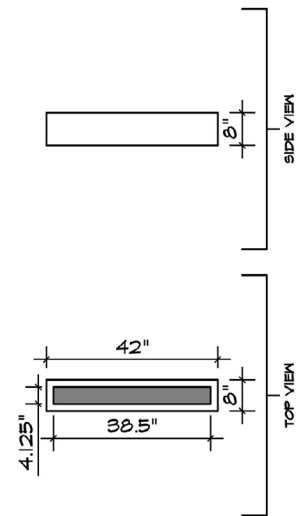

**Style #69210
salon**

Jay Scotts
collection

Designs that embody style, form and function.

Style #69210 salon

Weights:
69210 9 lbs

Exterior Dimensions:
42 x 8 x 8"

Interior Dimensions:
38.5 x 4.125"

Lip:
L 3.5"