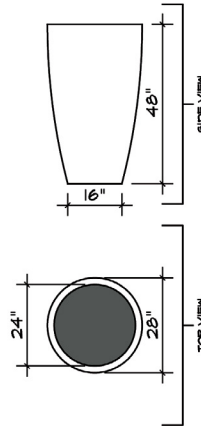

Style #69110  
peypin

Designs that embody style, form and function.

Style #69110 peypin

**Weights:**

69110 30 lbs

**Exterior Dimensions:**

28 x 28 x 48" **Base:** 16"

**Interior Dimensions:**

24 x 24"

**Lip:**

L 4"

Please note that the sizes may vary by up to 2% of noted dimensions and weights are approximations.

Jay Scotts offers 16 standard colors and has the ability to custom match over 3,000 colors. Call us today for more information and pricing.